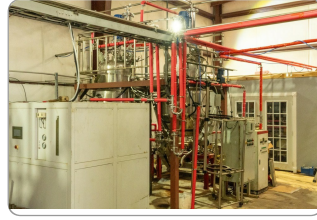

Logo

IMG

Surplus to the Ongoing Operations of Shivhem Enterprises

Location: Houston, TX

07/24/2024

Surplus CBD and Hemp Extraction Equipment, Including: Extraction Systems, Reactors, Tanks, Cold Traps, Chillers, Material Handling Equipment, Large Quantity of Motors and Spare Parts, General Plant Equipment, and Much More!