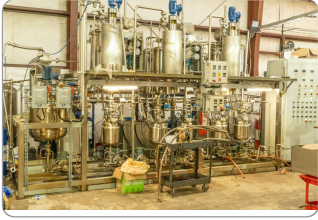

Logo

IMG

Surplus to the Ongoing Operations of Shivhem Enterprises

Location: Houston, TX

07/24/2024

Surplus CBD and Hemp Extraction Equipment, Including: Extraction Systems, Reactors, Tanks, Cold Traps, Chillers, Material Handling Equipment, Large Quantity of Motors and Spare Parts, General Plant Equipment, and Much More!