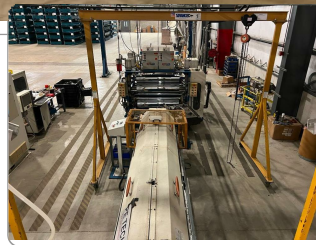

Logo

IMG

Surplus Plastic Extrusion Equipment from 2 Major Companies

Location:
Elkhart, IN &
Memphis, TN

06/06/2024

Including: PE-Tech
Matrix Sheet
Extrusion Line and
Jwell 120mm Single
Screw Extruder
(with accessories)