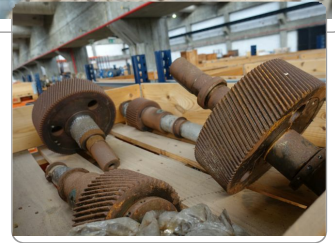

Logo

IMG

Oil Refinery MRO, Marine Equipment and Motors

Location: Porto, PRT

06/18/2024

MRO Spares: Flanges, Couplings, valves, bearings, pumps, pistons, thermos-couplers, filters, tubes, ventilation flaps etc...
Marine Equipment: Mooring hawsers, Hose floats, Chafe chain... Ball Valves: Flowserve VB3 24" (Qty 2)... Electric Motors and Transformers: Weg W22Xdb 6600V (Qty 2), Efacec AT800 M24 2500kW asynchronous electric motor, ABB 660kW electric motor, ABB 1250 kVA transformer (Qty 2), Ormacosta 400kVA dry transformer