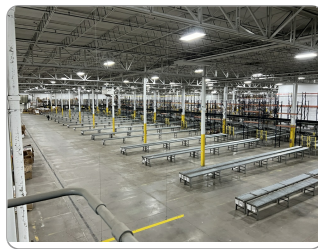

Logo

IMG

**Hillside
Logistics
LLC -
295,000 SQ
FT
Distribution
Center**

**Location:
Hillside, IL**

06/11/2024

295,000 SQ FT
Distribution Center
Closing, Including:
Large Quantity of
Teardrop Pallet
Racking,
Automated
Conveyor System,
Conveyors, (18)
Raymond & Hyster
Lift Trucks, Scissor
Lift, Battery
Chargers, Air
Compressor and
Dryers,
New/Unused
Furniture from
Article and
Abbyson, General
Plant, and Much
More!

[**CLICK
HERE FOR
VIDEO**](#)

630.350.2200 | www.aaronauctions.com | info@aaronauctions.com