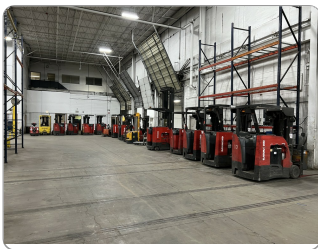

Logo

IMG

**Hillside
Logistics
LLC -
295,000 SQ
FT
Distribution
Center**

**Location:
Hillside, IL**

06/11/2024

295,000 SQ FT
Distribution Center
Closing, Including:
Large Quantity of
Teardrop Pallet
Racking,
Automated
Conveyor System,
Conveyors, (18)
Raymond & Hyster
Lift Trucks, Scissor
Lift, Battery
Chargers, Air
Compressor and
Dryers,
New/Unused
Furniture from
Article and
Abbyson, General
Plant, and Much
More!

[**CLICK
HERE FOR
VIDEO**](#)

630.350.2200 | www.aaronauctions.com | info@aaronauctions.com