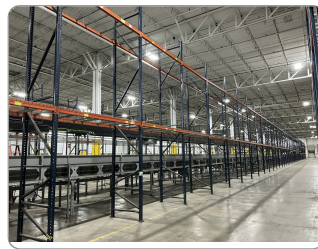

Logo

IMG

**Hillside
Logistics
LLC -
295,000 SQ
FT
Distribution
Center**

**Location:
Hillside, IL**

06/11/2024

295,000 SQ FT
Distribution Center
Closing, Including:
Large Quantity of
Teardrop Pallet
Racking,
Automated
Conveyor System,
Conveyors, (18)
Raymond & Hyster
Lift Trucks, Scissor
Lift, Battery
Chargers, Air
Compressor and
Dryers,
New/Unused
Furniture from
Article and
Abbyson, General
Plant, and Much
More!

[**CLICK
HERE FOR
VIDEO**](#)

630.350.2200 | www.aaronauctions.com | info@aaronauctions.com