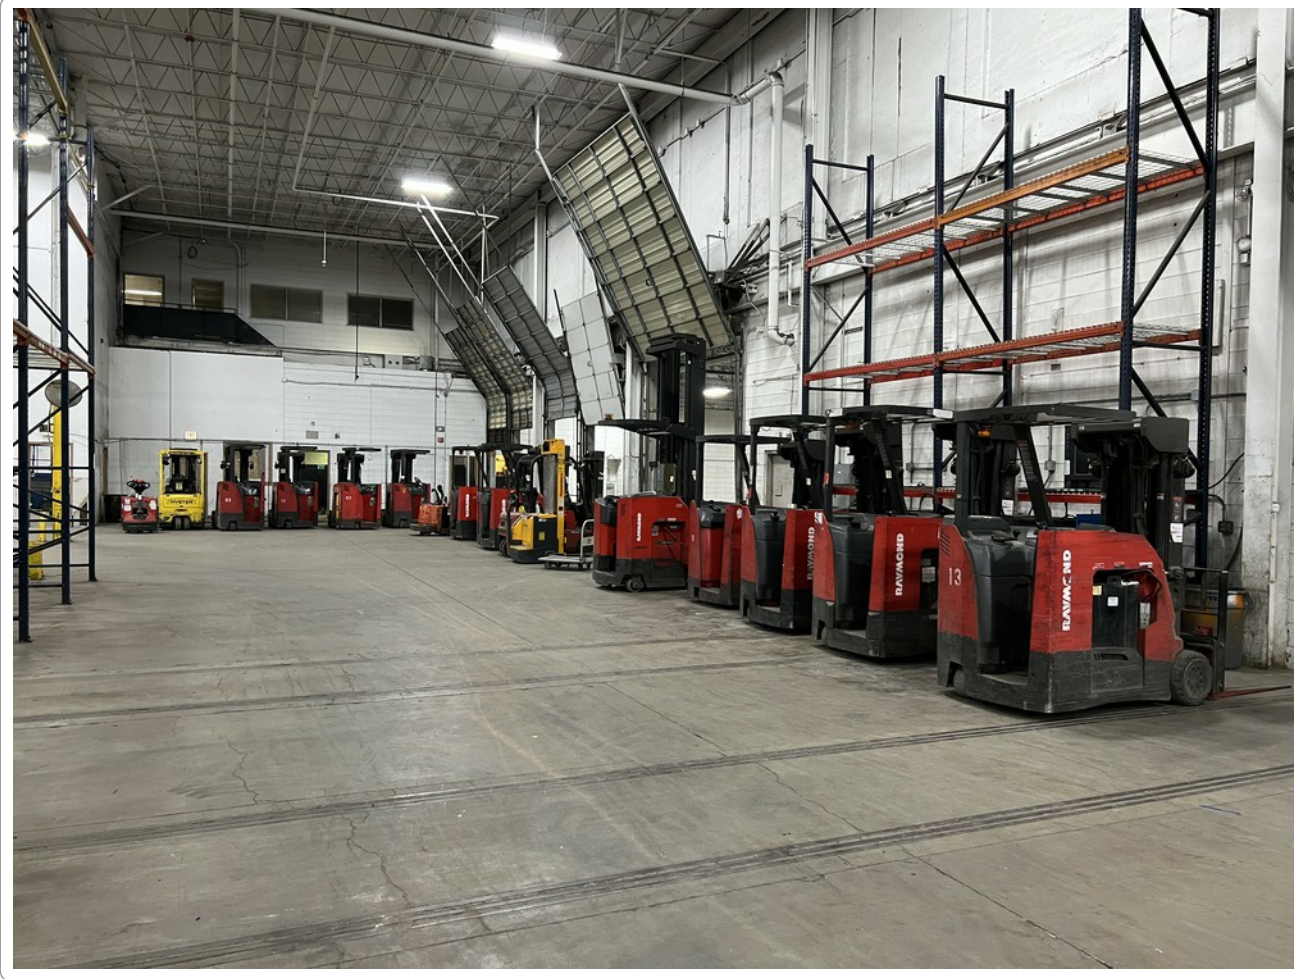

Logo

IMG

**Hillside
Logistics
LLC -
295,000 SQ
FT
Distribution
Center**

**Location:
Hillside, IL**

06/11/2024

295,000 SQ FT
Distribution Center
Closing, Including:
Large Quantity of
Teardrop Pallet
Racking,
Automated
Conveyor System,
Conveyors, (18)
Raymond & Hyster
Lift Trucks, Scissor
Lift, Battery
Chargers, Air
Compressor and
Dryers,
New/Unused
Furniture from
Article and
Abbyson, General
Plant, and Much
More!

[**CLICK
HERE FOR
VIDEO**](#)

630.350.2200 | www.aaronauctions.com | info@aaronauctions.com