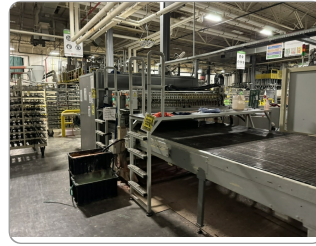

Pre Auction Offers Encouraged