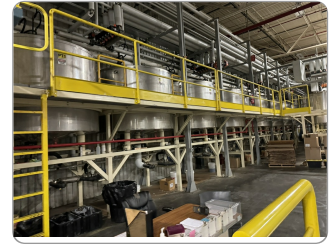

Pre Auction Offers Encouraged